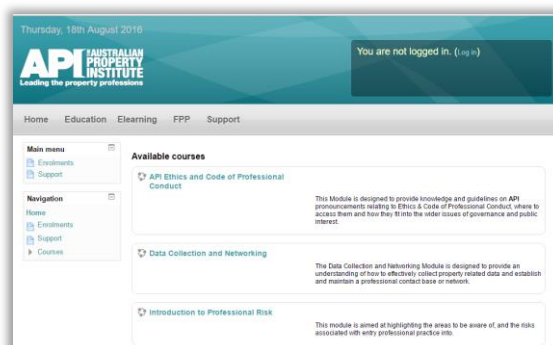

Under the menu title **My Account** you will see an option for **Online Courses**.

When you click on this, it will bring up your course names

Click on **Access You Courses Here** it will take you into you elearning webpage.

Click on **Log in**