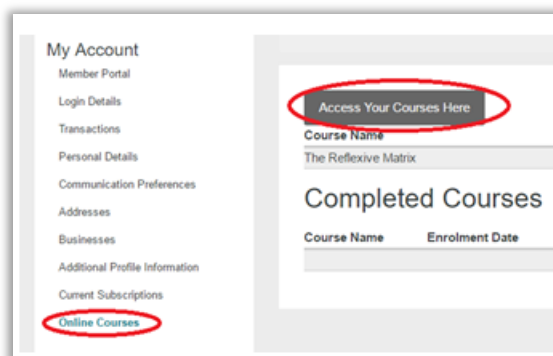

Under the menu title **My Account** you will see an option for **Online Courses**.

When you click on this, it will bring up your course names

Click on **Access You Courses Here** it will take you into you elearning webpage.

Click on **Log in**