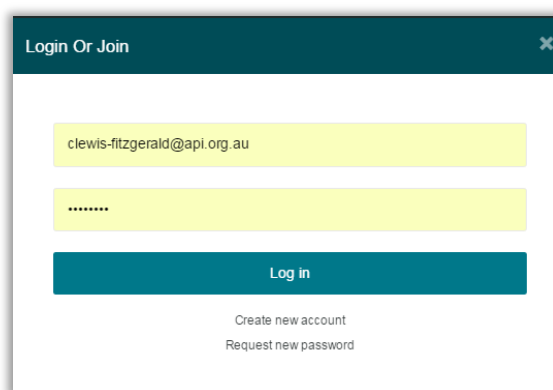

## Logging In to Elearning

If you are not already logged into the API website

Go to: <https://www.api.org.au/>

At the top of the page **Click on Login**

You will then be asked to log in - please use the email you have registered with API.

Click on the **My Portal** link

Under the menu title **My Account** you will see an option for **Online Courses**.

When you click on this, it will bring up your course names

Click on **Access You Courses Here** it will take you into you elearning webpage.