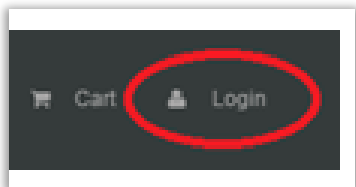

## Logging In to Elearning

If you are not already logged into the API website

Go to: <https://www.api.org.au/>

At the top of the page **Click on Login**

You will then be asked to log in - please use the email you have registered with API.